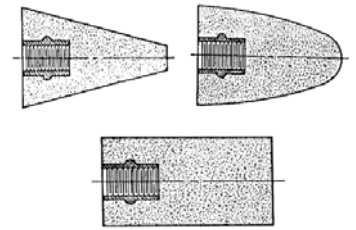

## PLUGS & CONES

Kasco offers a wide selection of resin bond plugs and cones, including all popular shapes.

Cone Shapes: T-16, T-17, T-17R, T-18R, T-19, and T-19R

Plug Shapes: T-18 Diameters: 1" to 3" Lengths: 1½" to 4"

Available Inserts: 3/8-16, 3/8-24, 1/2-13, and 5/8-11

The plugs and cones in this table are semi-standards. The minimum quantity per line item is 20 pieces. Shipment can be made in most cases within one week. All other sizes and grades are priced depending on quantity per order. Call for a quote.

Part No	Shape	Diam x Lg	Arbor	Grade	Part No	Shape	Diam x Lg	Arbor	Grade
577010	T16	1½ x 2½	5/8-11	A20	577030	T18	2 x 2	3/8-24	A20
577011	T16	1½ x 2½	3/8-24	A24	577031	T18	2 x 2	5/8-11	A20
577012	T16	1½ x 3	3/8-24	A16	577032	T18	2 x 3	5/8-11	A16
577013	T16	1½ x 3	5/8-11	A16	577033	T18	2 x 3	5/8-11	A24
577014	T16	1½ x 3	3/8-24	A24	577034	T18	2 x 4	5/8-11	A20
577015	T16	1½ x 3	5/8-11	A24	577035	T18	3 x 3	5/8-11	A16
577016	T16	1¾ x 3	5/8-11	A16	577036	T18	3 x 4	5/8-11	A20
577017	T16	1¾ x 3	5/8-11	A24	577037	T18R	1½ x 2½	3/8-24	A16
577018	T16	2 x 3	5/8-11	A16	577038	T18R	1½ x 2½	5/8-11	A16
577019	T16	2 x 3	5/8-11	A24	577039	T18R	1½ x 2½	5/8-11	A24
577020	T16	2¾ x 3½	5/8-11	A16	577040	T18R	1½ x 3	3/8-24	A16
577021	T16	2¾ x 3½	5/8-11	A24	577041	T18R	1½ x 3	5/8-11	A16
577022	T18	1 x 2	3/8-24	A24	577042	T18R	1½ x 3	3/8-24	A24
577023	T18	1½ x 2½	3/8-24	A16	577043	T18R	1½ x 3	5/8-11	A24
577024	T18	1½ x 2½	5/8-11	A16	577044	T18R	2 x 3	5/8-11	A16
577025	T18	1½ x 2½	3/8-24	A20	577045	T18R	2 x 3	5/8-11	A24
577026	T18	1½ x 2½	5/8-11	A24	577046	T18R	2¾ x 3½	5/8-11	A16
577027	T18	1½ x 3	3/8-24	A16	577047	T18R	2¾ x 3½	5/8-11	A24
577028	T18	1½ x 3	5/8-11	A16	577048	T18R	3 x 3	5/8-11	A16
577029	T18	1½ x 3	3/8-24	A20	577049	T18R	3 x 3	5/8-11	A24
577005	T18	1½ x 3	5/8-11	A24	577050	T18R	3 x 4	5/8-11	A20